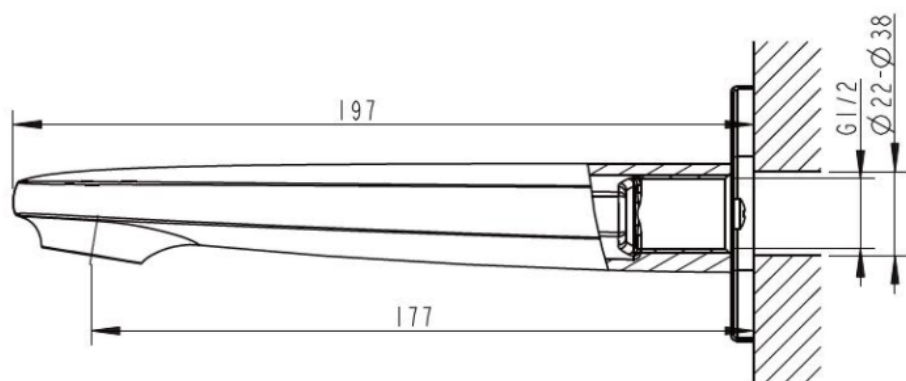

# BRAVAT

BY DIETSCHKE  1873

SO-5000GM

Bath Spout \*G1/2 Female Thread

**FINISH:** Gun Metal

**CONSTRUCTION:** Super Brass

**CONNECTION:** 1/2" Female Thread

**WORKING PRESSURES:** 150 - 500 Kpa

**OPERATING TEMPERATURE:** 5°C - 70°C

**Warranty:** 15 Years Warranty & Lifetime on cartridge\* (Terms & Conditions Apply)

Life Time Warranty\*

200H  
NSS PASS

Super Brass

3MM Thickness  
Brass

**Bravat Care:** For all domestic tap ware products include a 5 Year Parts and Labour warranty & Lifetime on Cartridge replacement\* (Terms & Conditions Apply)