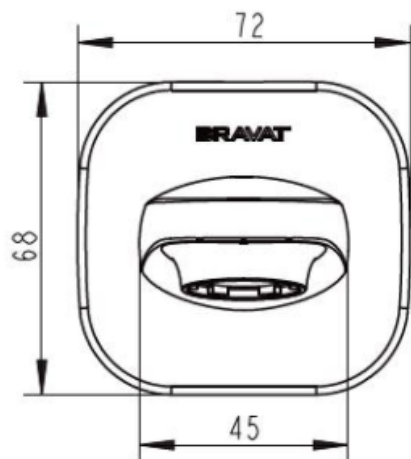

# BRAVAT

BY DIETSCHKE  1873

SO-5000GM

Bath Spout \*G1/2 Female Thread

**FINISH:** Gun Metal

**CONSTRUCTION:** Super Brass

**CONNECTION:** 1/2" Female Thread

**WORKING PRESSURES:** 150 - 500 Kpa